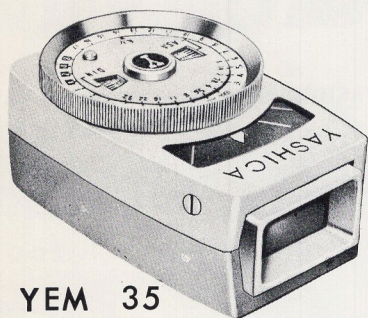

## 6X6 T L R AUXILIARY LENSES

. AUX. WIDE ANGLE LENS W/VIEWER & CS.	\$ 29.95
. AUX. TELEPHOTO LENS W/VIEWER & CS.	\$ 29.95

**LENCO PHOTO PRODUCTS, INC.**

A SUBSIDIARY OF GAF CORPORATION

## EXPOSURE METERS

YEM 55

### YASHICA YEM 55 CDS METER

- . A professional meter with built-in battery tester.
- . ASA 3-12,000, shutter speeds 1/2000 -60 sec; F1.-F32; EVO-20

YASHICA YEM-55 CDS METER \$ 24.95

YEM 35

### YASHICA YEM 35 CLIP-ON METER

- . A CDS meter powered by a small mercury battery, has ON-OFF switch, match pointer operation.
- . ASA 6-12,000 shutter speeds, 1/100-8 sec; f1-f32; EV3-17.

YASHICA YEM-35 CLIP-ON-METER \$ 14.95