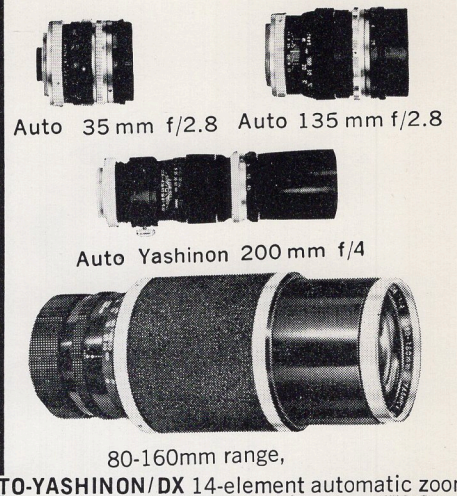

S L R AUTO LENSES

. 28mm	f2.8 W/CASE	$ 129.95
. 35mm	f2.8 W/CASE	$ 119.95
. 100mm	f2.8 W/CASE	$ 119.95
. 135mm	f2.8 W/CASE	$ 139.95
. 200mm	f4.0 W/CASE	$ 189.95
. 300mm	f5.6 W/CASE	$ 179.95
. 75-230mm	f4.5 AUTO ZOOM W/CASE	$ 199.95
. 80-160mm	f4.0 AUTO ZOOM W/CASE	$ 229.95

S L R PRESET LENSES

. 90-190mm	f5.8 ZOOM W/CASE	$ 129.95
. 21mm	f3.3 W/FINDER & CASE	$ 189.95
. 35mm	f2.8 W/CASE	$ 60.00
. 135mm	f2.8 W/CASE	$ 85.00
. 135mm	f3.5 W/CASE	$ 60.00
. 200mm	f4.5 W/CASE	$ 110.00
. 300mm	f5.5 W/CASE	$ 140.00
. 400mm	f6.3 W/CASE	$ 170.00
. 600mm	f8.0 W/CASE	$ 350.00
. 800mm	f8.0 W/CASE	$ 500.00

6X6 T L R AUXILIARY LENSES

. AUX. WIDE ANGLE LENS W/VIEWER & CS.	$ 29.95
. AUX. TELEPHOTO LENS W/VIEWER & CS.	$ 29.95

LENCO PHOTO PRODUCTS, INC.

A SUBSIDIARY OF GAF CORPORATION