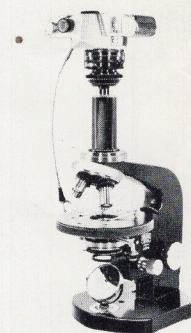

## CAMERA ACCESSORIES

. Adapter f/SLR Zoom Lens	\$ 6.95
. Adapter f/Exakta Lenses	\$ 6.95
. Adapter f/Praktica Lenses	\$ 6.95
. Accessory Shoe f/35mm Cameras	\$ 1.50
. Accessory Shoe f/16EE	\$ 1.95
. Extension Tubes	\$ 19.95
. Microscope Adapter	\$ 19.95
. Right Angle Viewfinder	\$ 19.95
. Extension Bellows	\$ 34.95
. Copy Stand	\$ 69.95
. Lens Shade f/35mm (Slip-on)	\$ 4.95
. Lens Shade f/46mm Lens	\$ 4.95
. Lens Shade f/54mm Lens	\$ 4.95
. Lens Shade f/57mm Lens	\$ 6.95
. Lens Shade f/60mm Lens	\$ 6.95
. Lens Shade f/6x6 Slip-On	\$ 3.95
. Lens Shade f/6x6 Bayonet	\$ 4.95
. Lens Shade f/4x4 Slip-On	\$ 3.95
. Lens Shade f/4x4 Bayonet	\$ 4.95
. Filters f/46mm Lenses	\$ 4.95
. Filters f/52mm Lenses	\$ 4.95
. Filters f/55mm Lenses	\$ 6.95
. Filters f/58mm Lenses	\$ 6.95
. Filters f/6x6 Bayonet	\$ 4.95
. Filters f/Y16EE	\$ 2.95
. Atoron Mini-Pod	\$ 15.00
. Atoron Close-up Lens	\$ 12.50
. Atoron Right Angle Viewfinder	\$ 12.50
. Close-up Lens #1-#2 52mm	\$ 12.50
. Close-up Lens #1-#2 55mm	\$ 12.50
. Close-up Lens f/6x6 #1-#2 32mm	\$ 6.95
. Close-up Lens f/6x6 #1-#2 30mm	\$ 7.95
. Close-up Lens f/4x4 #1-#2 28.5mm	\$ 6.95
. Close-up Lens f/4x4 #1-#2 30mm	\$ 7.95
. Hand Grip f/6x6	\$ 6.95
. Hand Grip f/4x4	\$ 5.95
. Super 8 Movie Lite	\$ 17.50
. #100 Movie Case	\$ 10.00
. #175 Movie Case	\$ 17.50
. Pistol Grip f/Super 8	\$ 7.95

EXTENSION TUBES

RIGHT ANGLE  
VIEWFINDER

MICROSCOPE  
ADAPTER

EXTENSION BELLOWS

**gaf**

**LENCO PHOTO PRODUCTS, INC.**