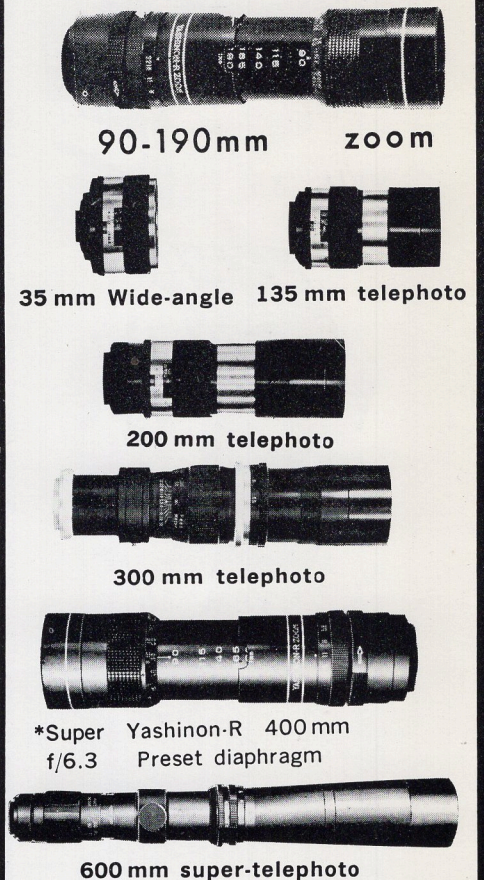

S L R AUTO LENSES

. 28mm	f2.8 W/CASE	$ 129.95
. 35mm	f2.8 W/CASE	$ 119.95
. 100mm	f2.8 W/CASE	$ 119.95
. 135mm	f2.8 W/CASE	$ 139.95
. 200mm	f4.0 W/CASE	$ 189.95
. 300mm	f5.6 W/CASE	$ 179.95
. 75-230mm	f4.5 AUTO ZOOM W/CASE	$ 199.95
. 80-160mm	f4.0 AUTO ZOOM W/CASE	$ 229.95

S L R PRESET LENSES

. 90-190mm	f5.8 ZOOM W/CASE	$ 129.95
. 21mm	f3.3 W/FINDER & CASE	$ 189.95
. 35mm	f2.8 W/CASE	$ 60.00
. 135mm	f2.8 W/CASE	$ 85.00
. 135mm	f3.5 W/CASE	$ 60.00
. 200mm	f4.5 W/CASE	$ 110.00
. 300mm	f5.5 W/CASE	$ 140.00
. 400mm	f6.3 W/CASE	$ 170.00
. 600mm	f8.0 W/CASE	$ 350.00
. 800mm	f8.0 W/CASE	$ 500.00

6X6 T L R AUXILIARY LENSES

. AUX. WIDE ANGLE LENS W/VIEWER & CS.	$ 29.95
. AUX. TELEPHOTO LENS W/VIEWER & CS.	$ 29.95

LENCO PHOTO PRODUCTS, INC.

A SUBSIDIARY OF GAF CORPORATION