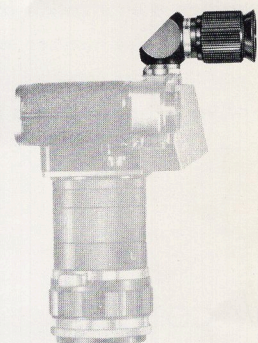

RIGHT ANGLE
VIEWFINDER