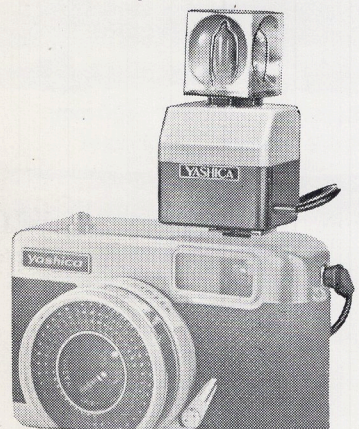

Yashica Flashcube Adaptor

LENCO PHOTO PRODUCTS, INC.